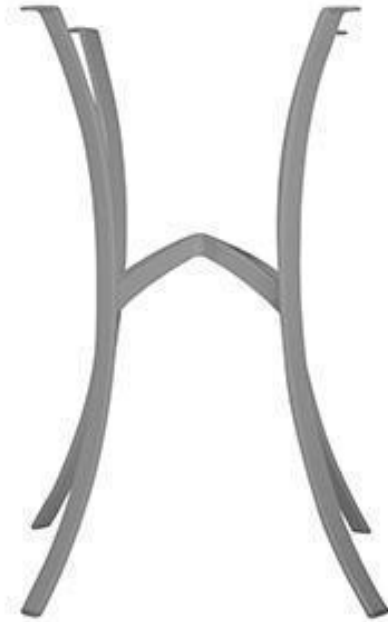

Atlantic 4 Grande Bar Table Base SF-3005-596 Made-to-order (M2O)

Dimensions:*

Width: 31" Weight: 7 lbs.
 Depth: 31"
 Height: 41".

Materials:

Textile (Sling Fabric)
 Powder Coated Aluminum

Description:

Powder coated aluminum frame with
 textile (sling fabric) seat and back.